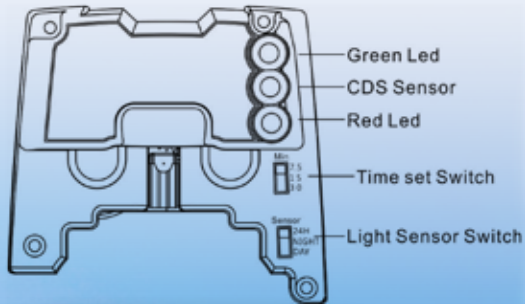

# Product Guide Metered Dispensers

At the heart of our metered aerosols is the automatic, wall-mounted dispenser. This easy-to-use, versatile dispenser runs on two "C" size batteries (alkaline recommended), and provides reliable, consistent sprays.

**CL7-MADISP-C** - uses 2 'C' batteries

**CL7-MICROCC** - for use with Micro Metered Air Fresheners - uses 2 'C' batteries

**CL7-MADISP9000** - for use on the 9000 shot meter - uses 2 'C' batteries

Features: (diagrammed for CL7-MADISP-C)

## TIME SET SWITCH

Located inside the dispenser housing, this switch allows the user to adjust the frequency of sprays by intervals of 7.5, 15 or 30 minutes.

## LIGHT SENSOR SWITCH

Also located inside, this switch dictates whether the dispenser is set up for 24-hour operation, or night or day only modes.