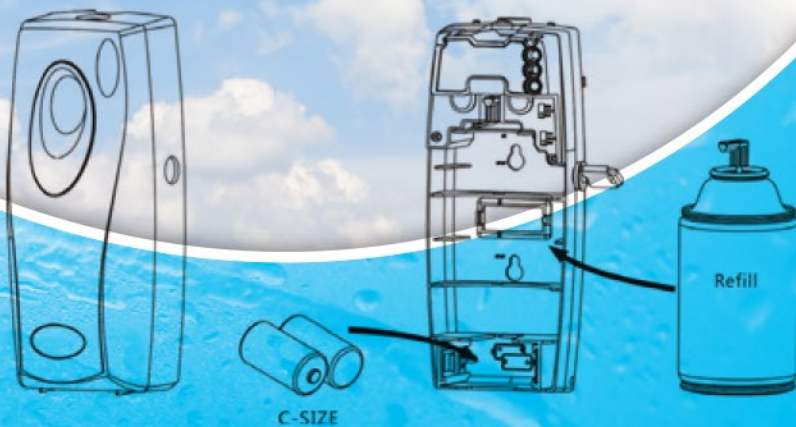

Product Guide Metered Dispensers

At the heart of our metered aerosols is the automatic, wall-mounted dispenser. This easy-to-use, versatile dispenser runs on two "C" size batteries (alkaline recommended), and provides reliable, consistent sprays.

CDS SENSOR

Light source identifier, enables night or day operation modes.

GREEN LED

Flashing green indicates normal operation status

RED LED

Alerts user the refill may be empty, requiring replacement

CL7-MADISP-C