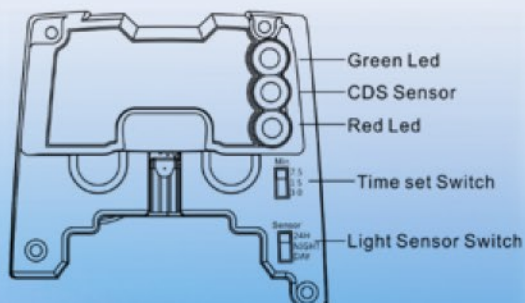

Product Guide Metered Dispensers

At the heart of our metered aerosols is the automatic, wall-mounted dispenser. This easy-to-use, versatile dispenser runs on two "C" size batteries (alkaline recommended), and provides reliable, consistent sprays.

CL7-MADISP-C - uses 2 'C' batteries

CL7-MICROCC - for use with Micro Metered Air Fresheners - uses 2 'C' batteries

CL7-MADISP9000 - for use on the 9000 shot meter - uses 2 'C' batteries

Features: (diagrammed for CL7-MADISP-C)

TIME SET SWITCH

Located inside the dispenser housing, this switch allows the user to adjust the frequency of sprays by intervals of 7.5, 15 or 30 minutes.

LIGHT SENSOR SWITCH

Also located inside, this switch dictates whether the dispenser is set up for 24-hour operation, or night or day only modes.

CDS SENSOR

Light source identifier, enables night or day operation modes.

GREEN LED

Flashing green indicates normal operation status

RED LED

Alerts user the refill may be empty, requiring replacement

CL7-MADISP-C